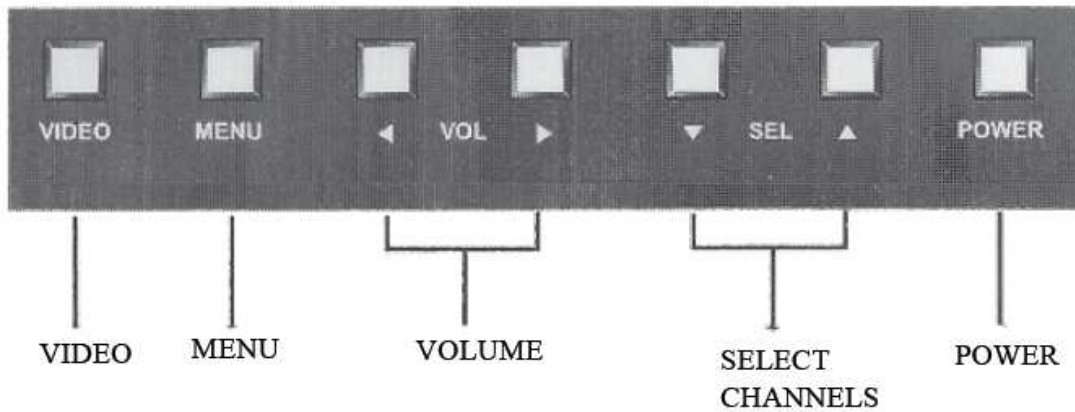

MODEL - KLT201S

Resolution: 420 Lines (Video In) Viewable Angle - 176 Degrees

1 Channel Video In 1 S-Video In

1 DVD Input 100 V - 240 V NTSC/PAL

19" Rack Mountable 1 Channel PC In

1-Channel Audio In Power Consumption: 65W

FRONT PANEL

Picture Tube	20.1" Diagonal
Power Source	100V - 240V
Power Consumption	65 Watts
System	NTSC / PAL
Contrast Ratio	600:1
Speaker	Built-in
Terminals	1 DVD In 1 Video (Input/Output) 1 S-Video (In) 1 Audio In 1 Channel PC In
Viewable Angle	176 Degrees
Resolution	420 Lines